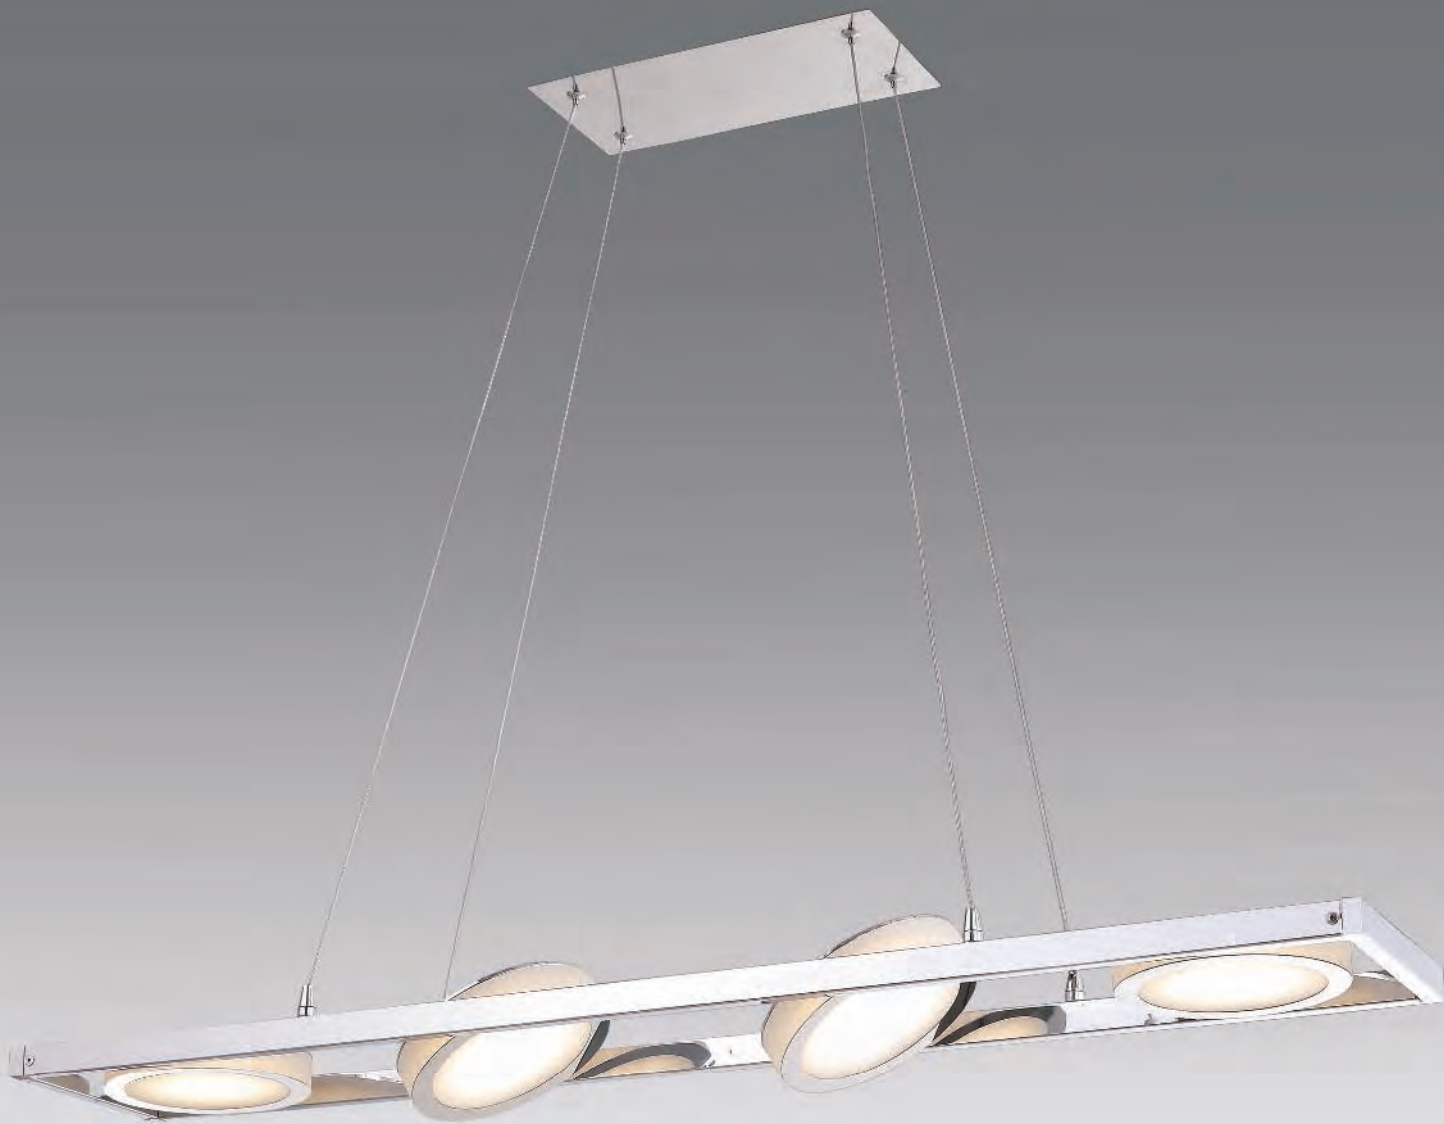

C14450-4

LED 25W 2000 lm 4000K neutro

Dimensiones 100x18x120 cm (Largo x Ancho x Alto)

Acabado cromo